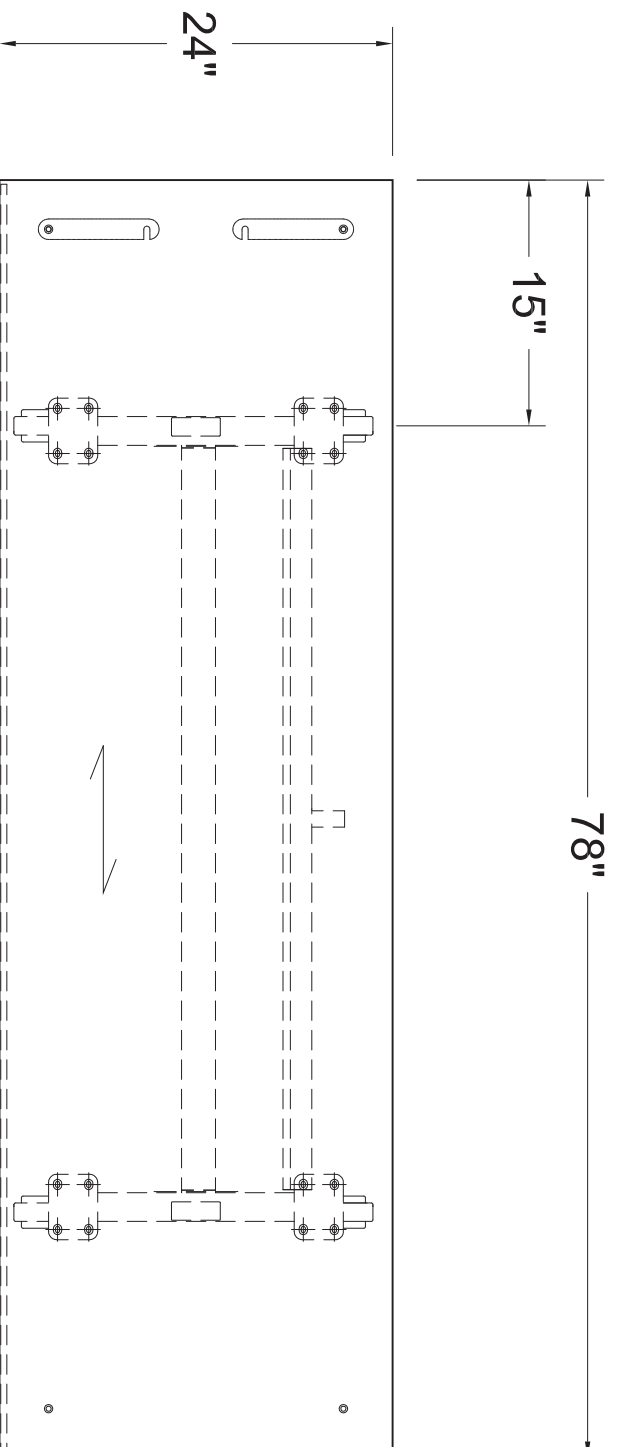

PLAN VIEW

78" x 24" METRONOME FLIP TOP TABLE

THIS DRAWING IS CONFIDENTIAL AND PROPRIETARY. NO PART OF THIS DRAWING MAY BE COPIED, DISCLOSED TO ANY THIRD PARTY OR USED FOR ANY PURPOSE WITHOUT THE EXPRESS WRITTEN AUTHORIZATION OF NIENKAMPER FURNITURE & ACCESSORIES